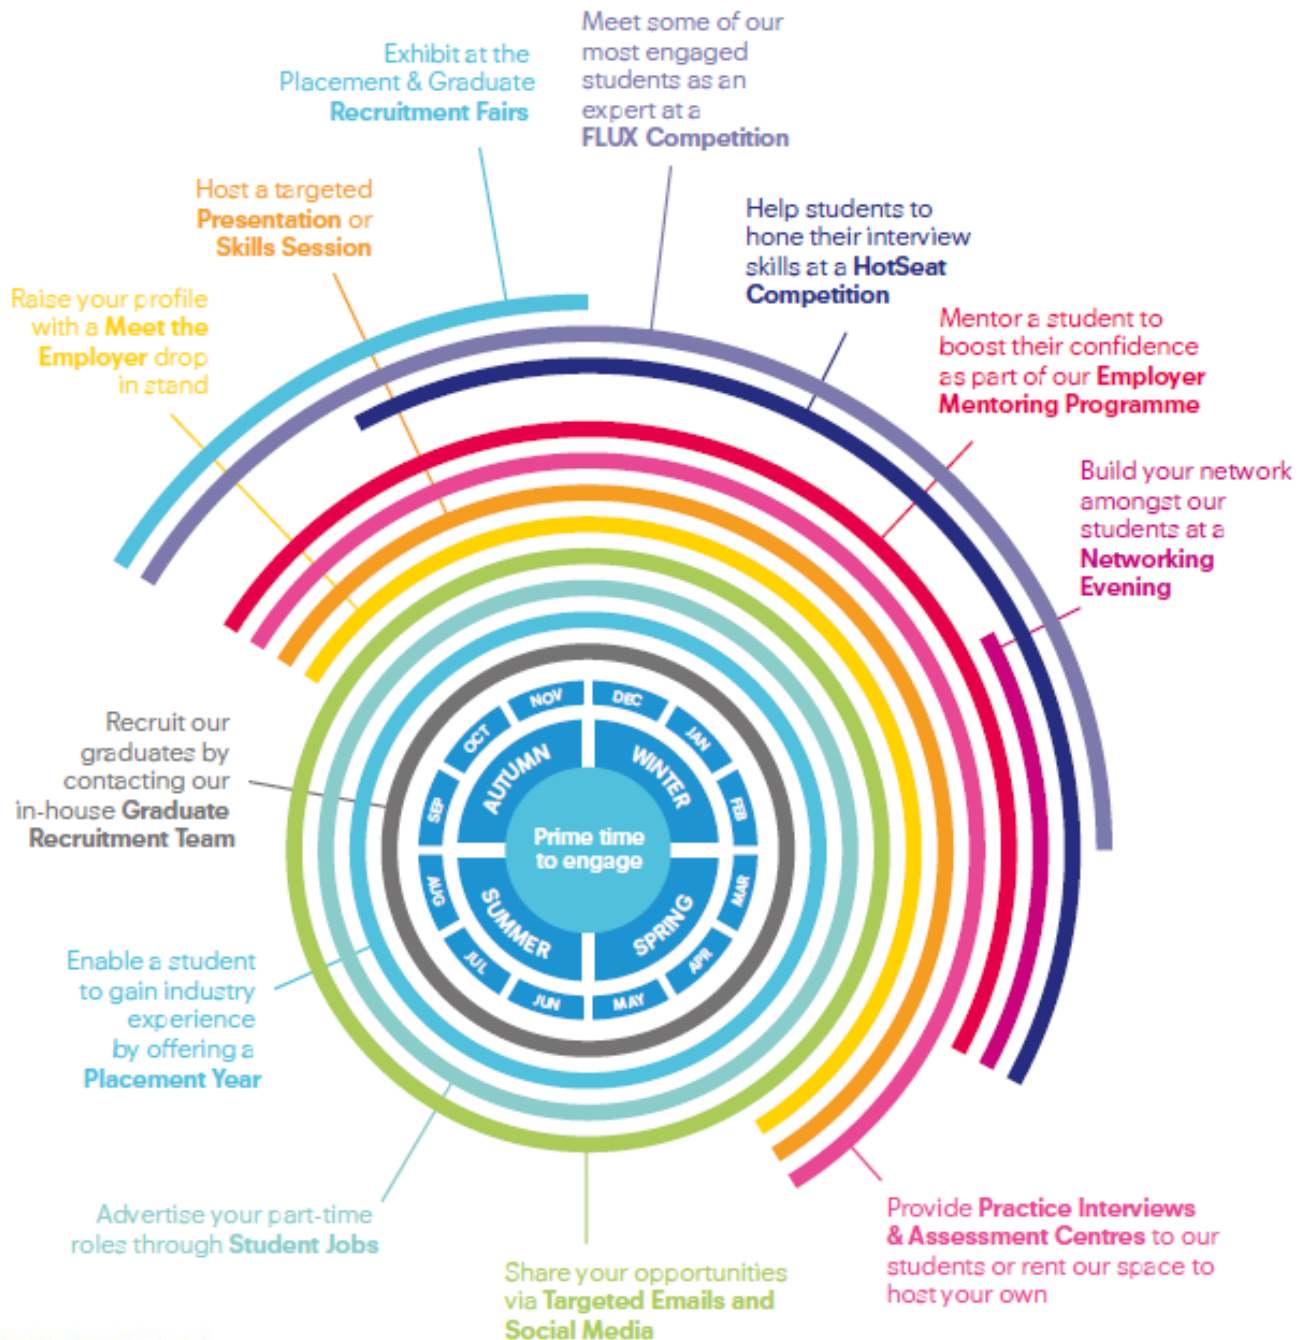

# ATTRACTING THE BRIGHTEST TALENT

The graduate recruitment season can be intense and a really busy time of year, so it could be easy to get caught out! Here is our annual cycle of events at Plymouth University designed to help you raise awareness of your opportunities and identify talent.