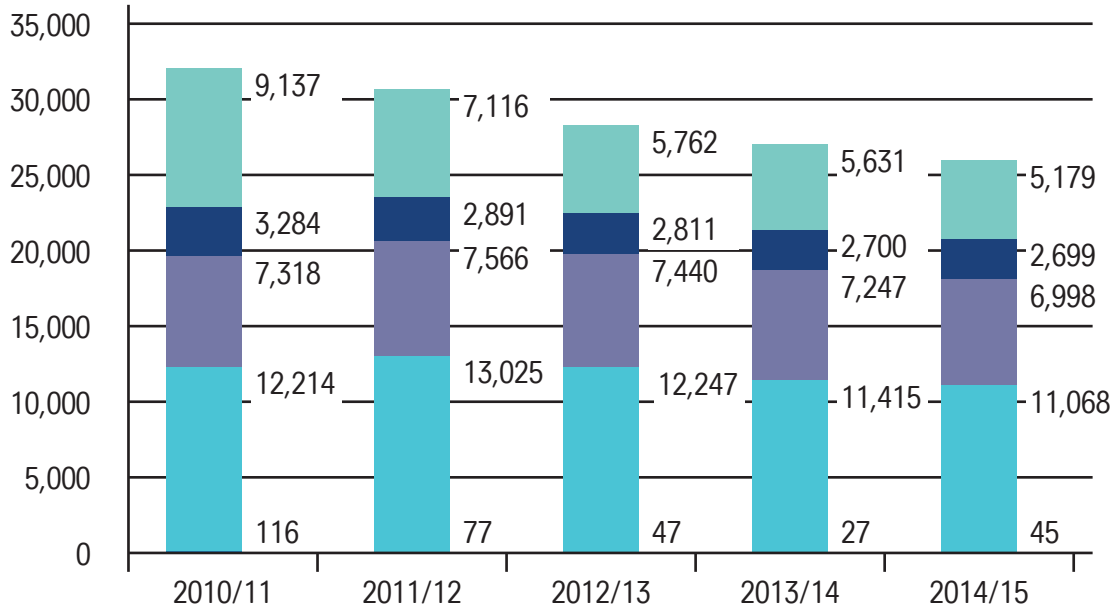

Age - 2010/11 to 2014/15 inclusive

The graph shows data on student enrolments for the last five academic years by age groups, excluding any enrolments where the student age was unknown.

Student Enrolments by Age Group (excluding unknown age) for the last five Academic Years

Academic year

- 30 and above
- 25 to 29
- 21 to 24
- 18 to 20
- Under 18