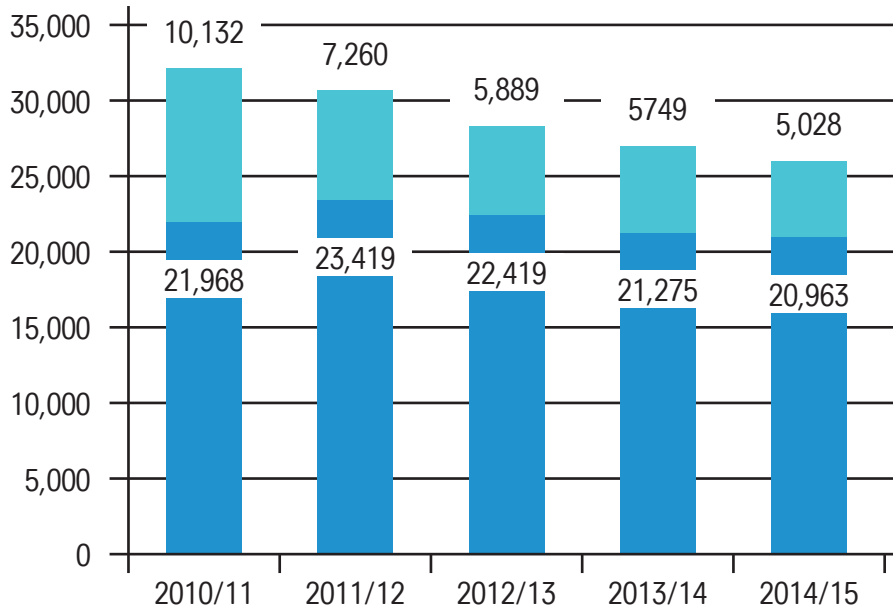

Mode of Study - 2010/11 to 2014/15 inclusive

The graphs show data on student enrolments for the last five academic years by mode of study.

Student enrolments for the last 5 academic years - Plymouth University

Academic year

■ Part time

■ Full time/Sandwich