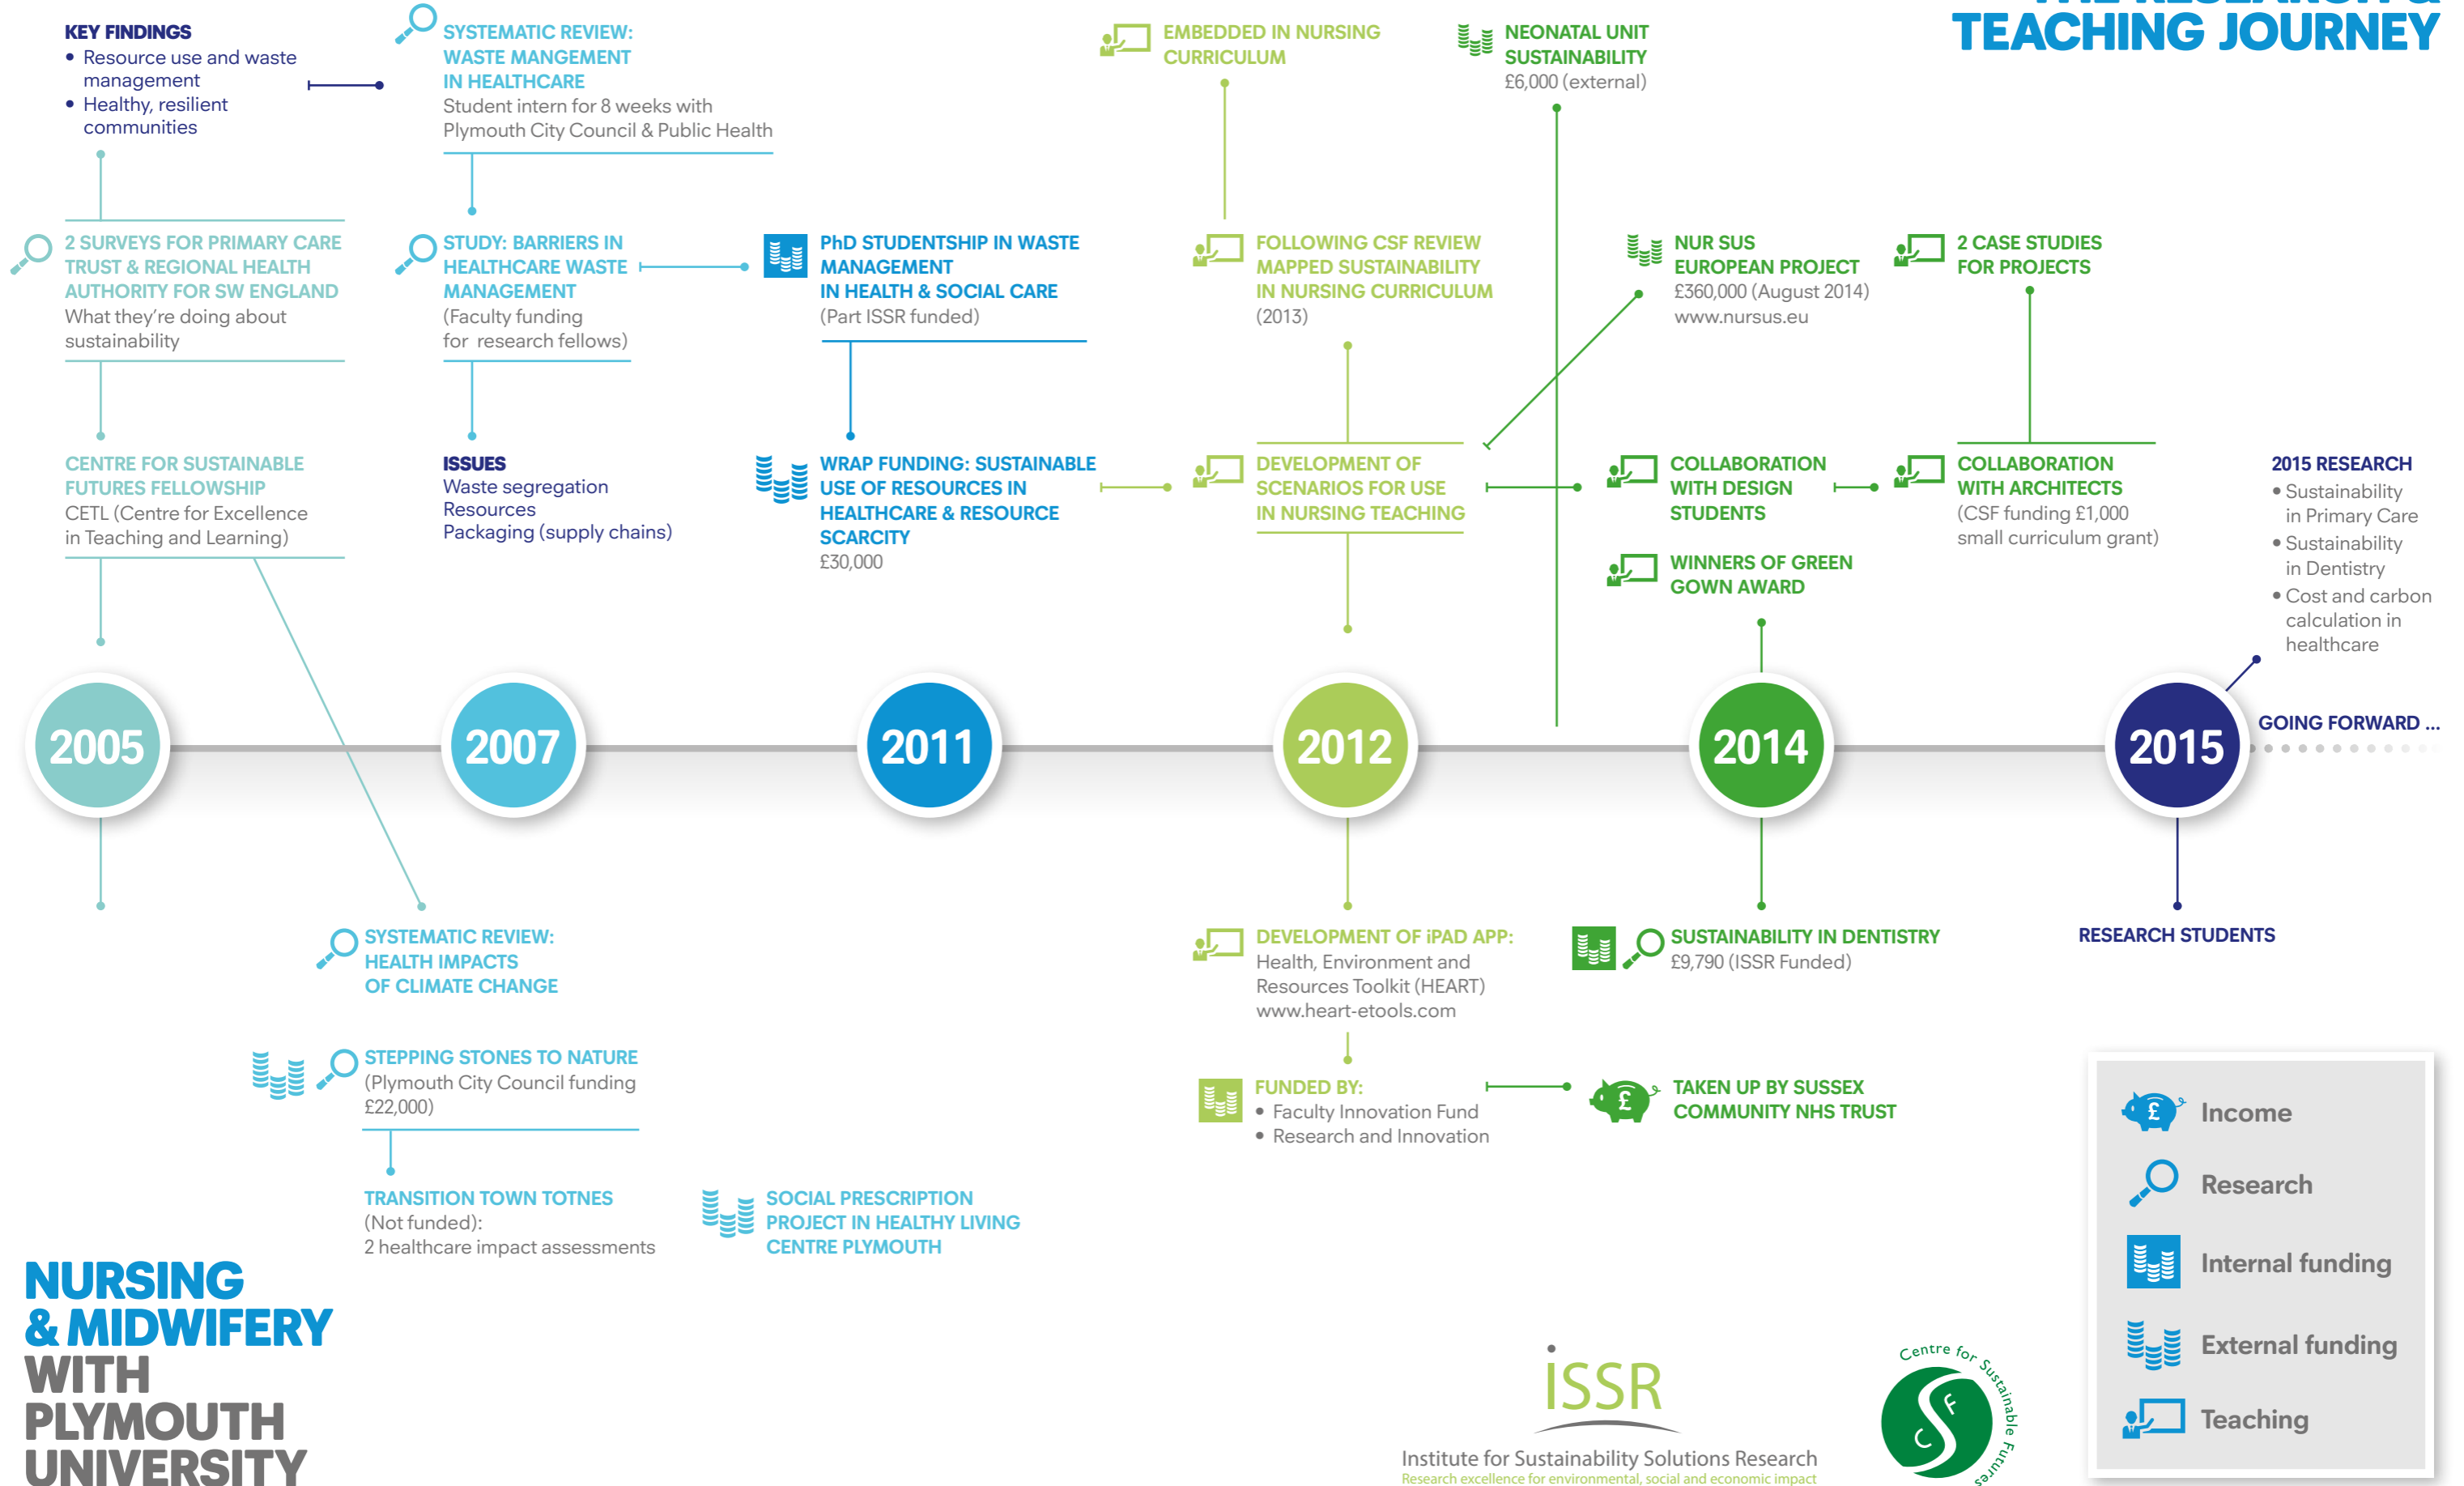

**KEY CONTACTS**

Professor Janet Richardson  
janet.richardson@plymouth.ac.uk

Dr Jane Grose  
jane.grose1@plymouth.ac.uk

# A DECADE OF SUSTAINABILITY & HEALTH THE RESEARCH & TEACHING JOURNEY

**NURSING & MIDWIFERY WITH PLYMOUTH UNIVERSITY**

**ISSR**  
Institute for Sustainability Solutions Research  
Research excellence for environmental, social and economic impact

**Legend:**

- Income
- Research
- Internal funding
- External funding
- Teaching