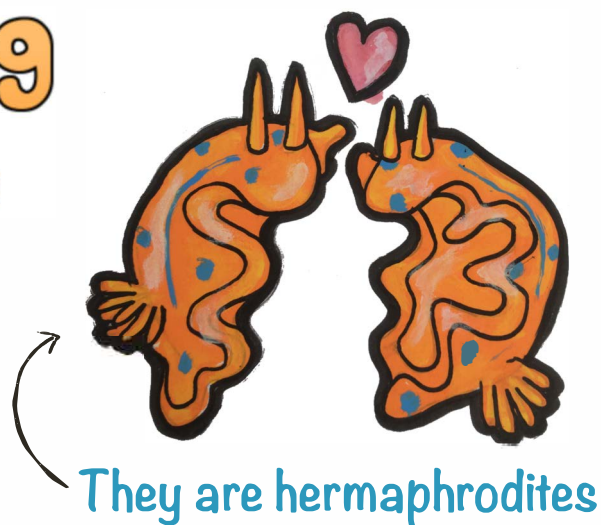

# Super Sea Slug Stats

They are carnivores. They eat sponges, coral, anemones, hydroids and plankton.

They are hermaphrodites

Many are brightly coloured, but sea slugs are actually colour blind!

They don't live longer than one year

They can range in size from 0.25-12 inches.