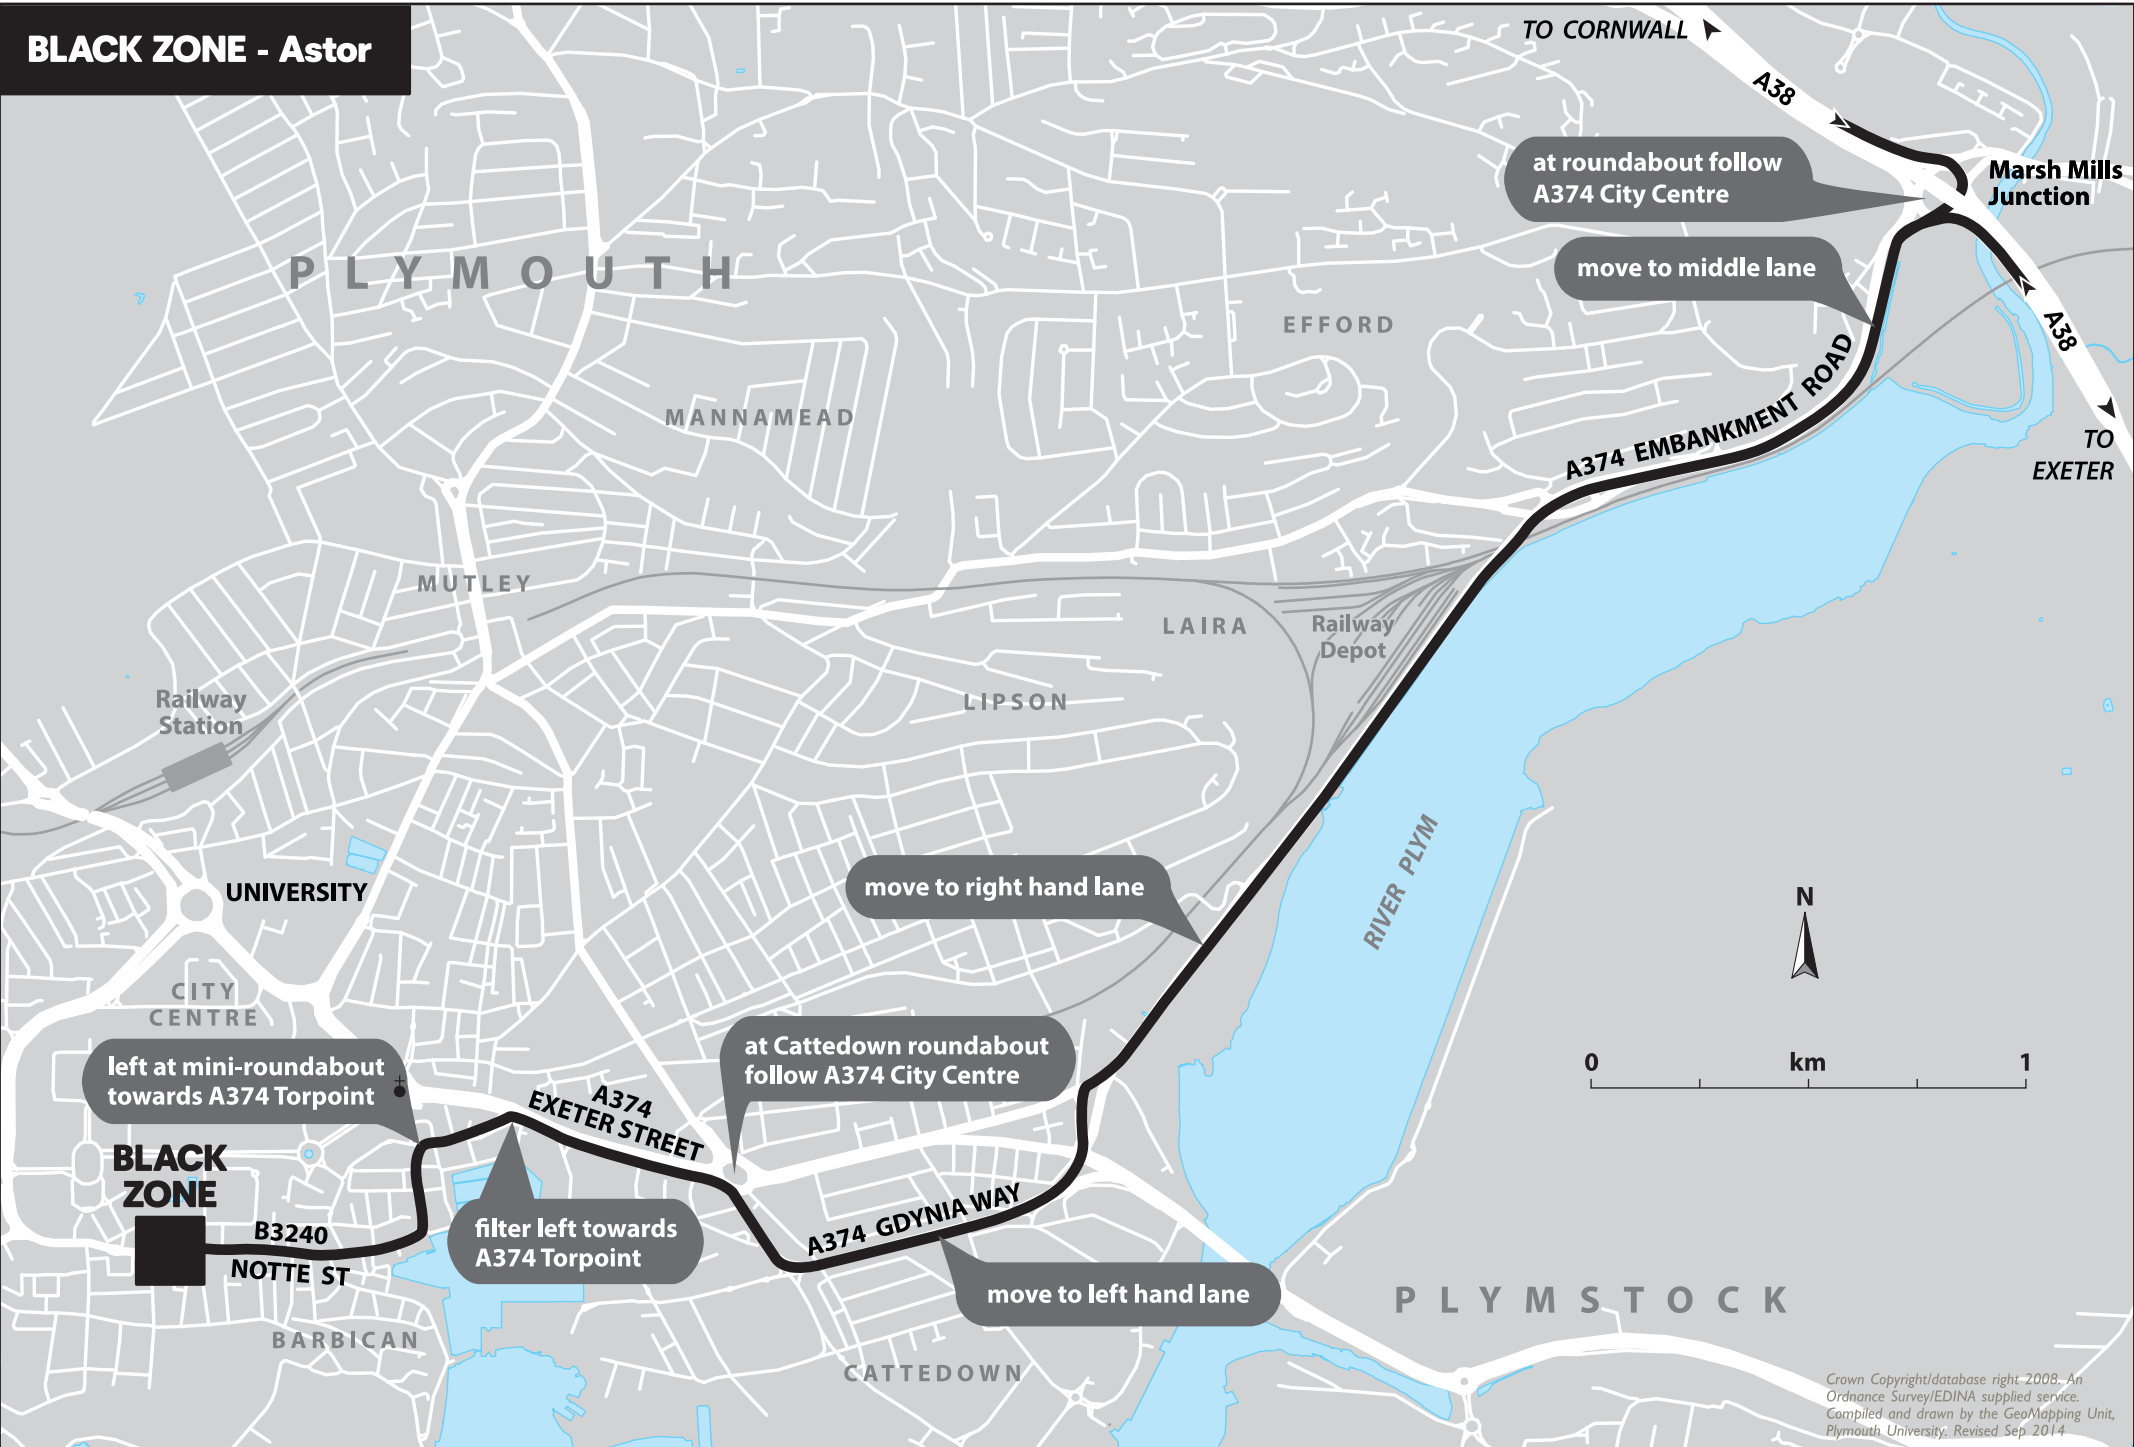

BLACK ZONE - Astor

Crown Copyright/database right 2008. An Ordnance Survey/EDINA supplied service. Compiled and drawn by the GeoMapping Unit, Plymouth University. Revised Sep 2014