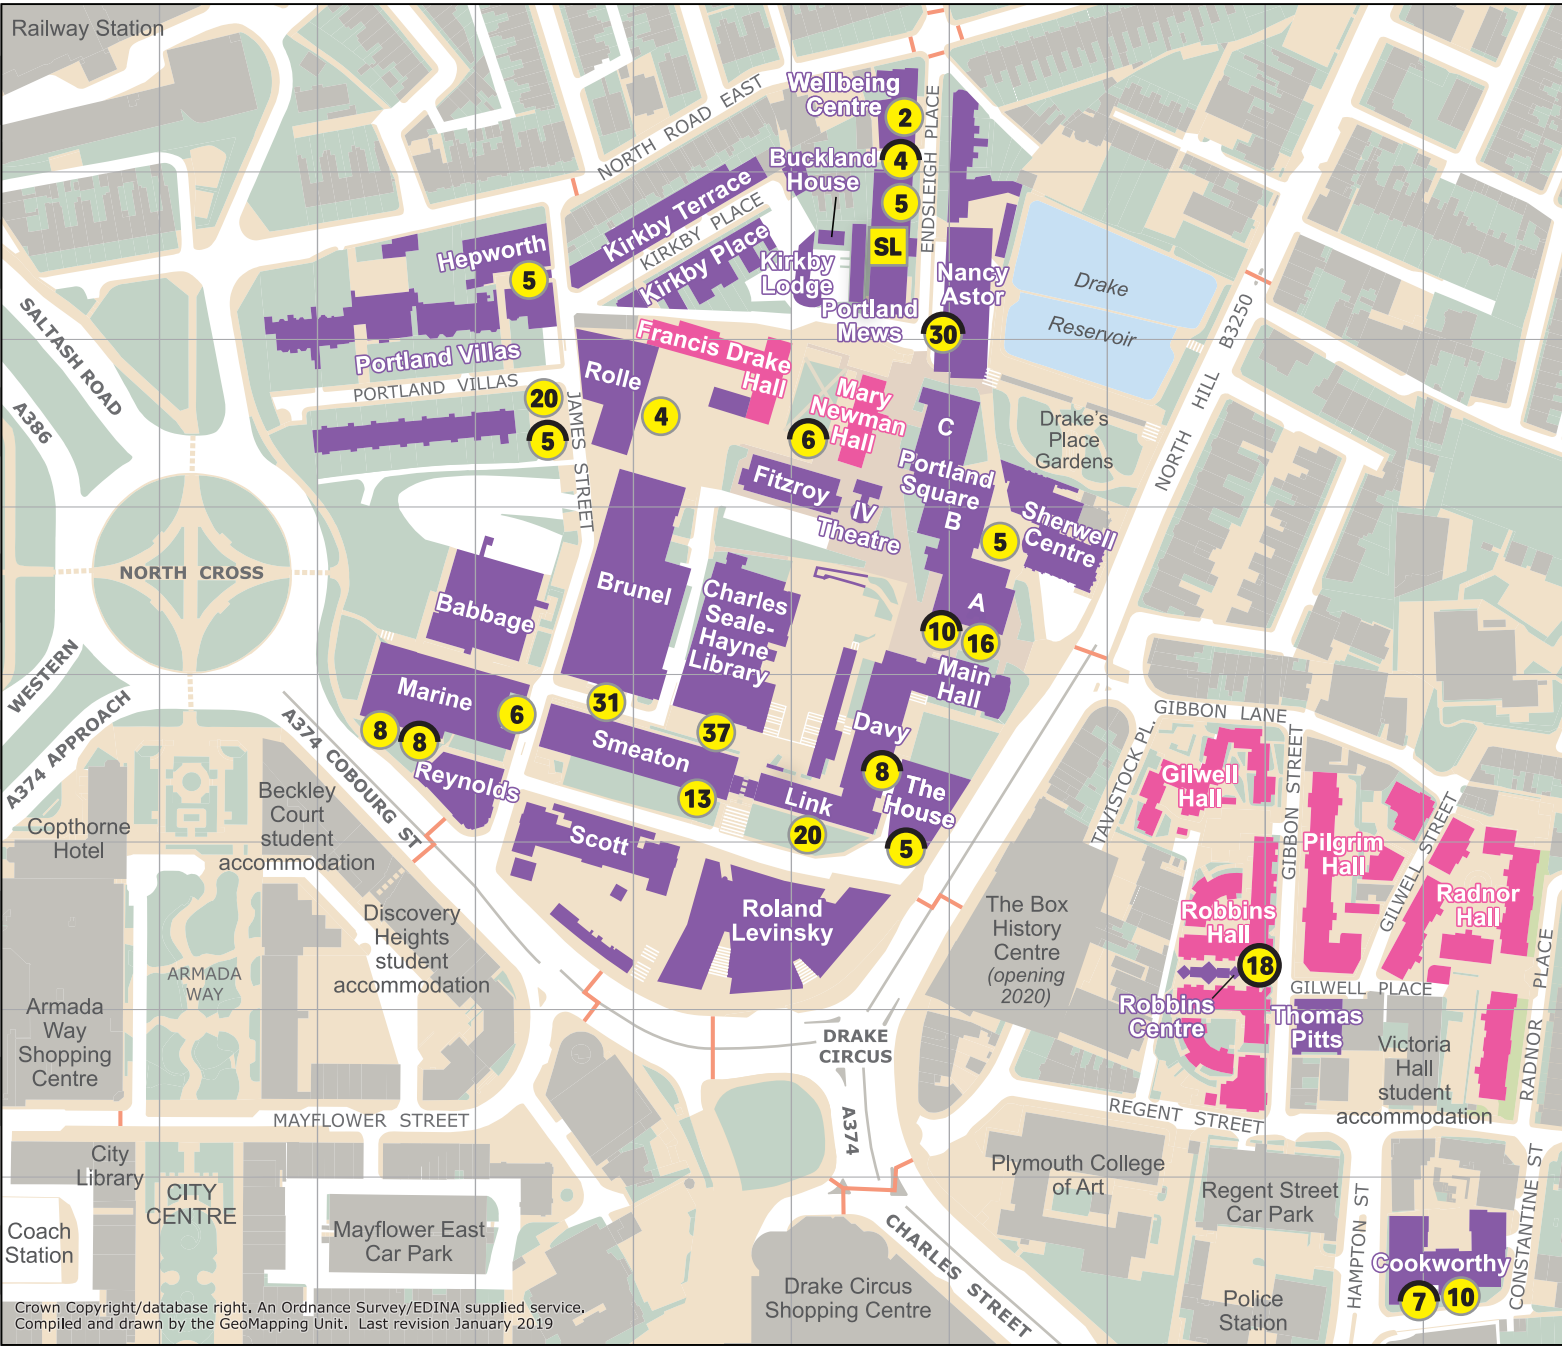

Cycle Parking

-  University Buildings
-  University Halls of Residence
-  Cycle parking - open
-  Cycle parking - covered
-  Cycle parking - secure
-  Changing, showers and lockers
-  Pedestrian Crossing

Crown Copyright/database right. An Ordnance Survey/EDINA supplied service. Compiled and drawn by the GeoMapping Unit. Last revision January 2019

CCTV cameras are in operation on the University campus. Images are monitored for the purpose of crime prevention and public safety. Further information contact 01752 588400