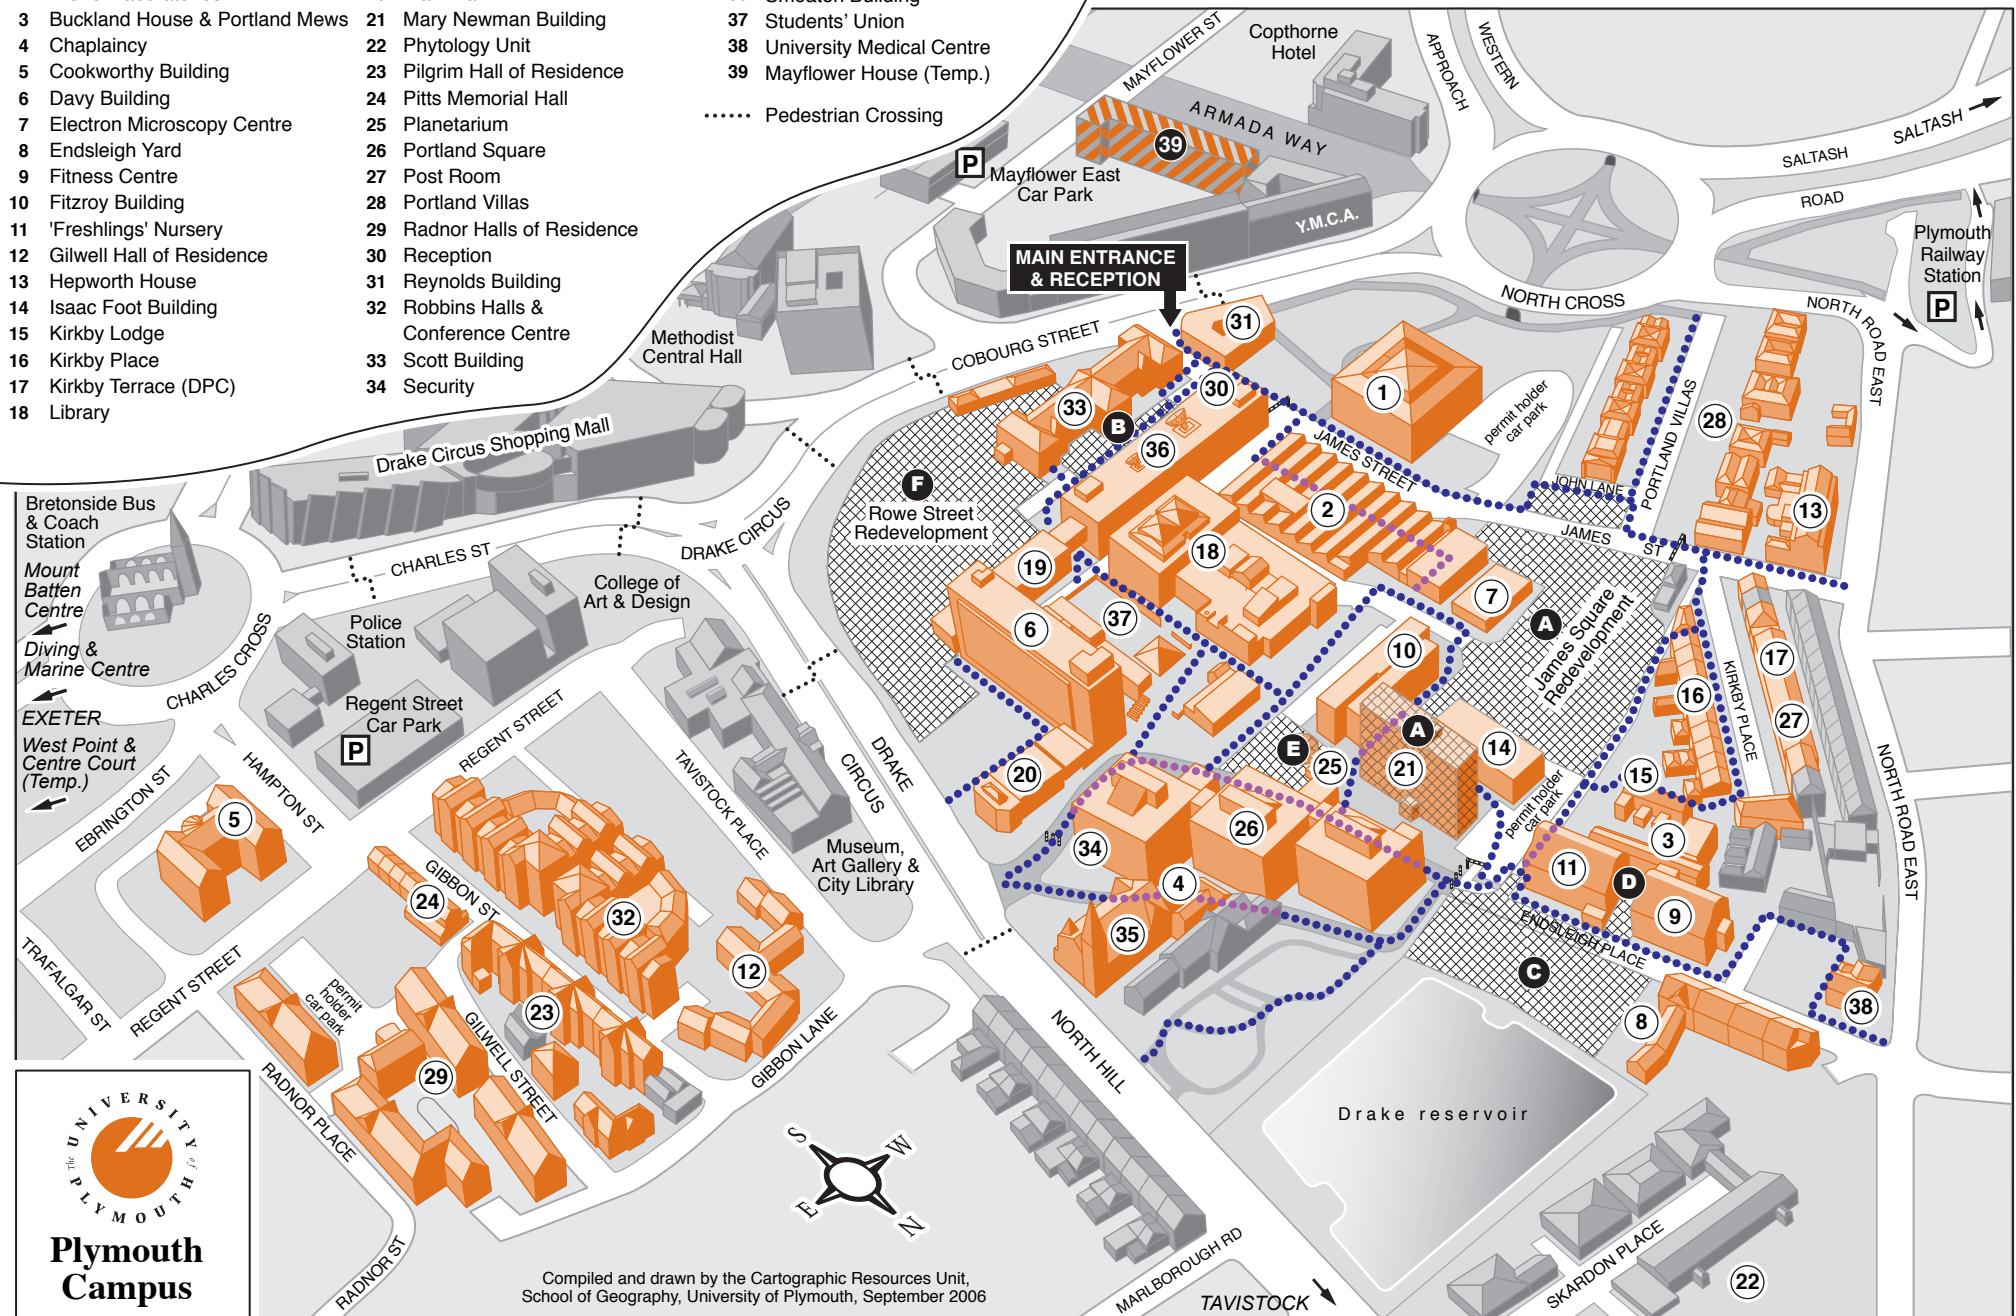

- | | | |
|----------------------------------|---|------------------------------|
| 1 Babbage Building | 19 Link Building | 35 Sherwell Centre |
| 2 Brunel Laboratories | 20 Main Hall | 36 Smeaton Building |
| 3 Buckland House & Portland Mews | 21 Mary Newman Building | 37 Students' Union |
| 4 Chaplaincy | 22 Phytology Unit | 38 University Medical Centre |
| 5 Cookworthy Building | 23 Pilgrim Hall of Residence | 39 Mayflower House (Temp.) |
| 6 Davy Building | 24 Pitts Memorial Hall | |
| 7 Electron Microscopy Centre | 25 Planetarium | Pedestrian Crossing |
| 8 Endsleigh Yard | 26 Portland Square | |
| 9 Fitness Centre | 27 Post Room | |
| 10 Fitzroy Building | 28 Portland Villas | |
| 11 'Freshlings' Nursery | 29 Radnor Halls of Residence | |
| 12 Gilwell Hall of Residence | 30 Reception | |
| 13 Hepworth House | 31 Reynolds Building | |
| 14 Isaac Foot Building | 32 Robbins Halls & Conference Centre | |
| 15 Kirkby Lodge | 33 Scott Building | |
| 16 Kirkby Place | 34 Security | |
| 17 Kirkby Terrace (DPC) | | |
| 18 Library | | |

Compiled and drawn by the Cartographic Resources Unit,
 School of Geography, University of Plymouth, September 2006

KEY TO CONSTRUCTION WORKS

- | | |
|---|--|
|  NO ACCESS (Temporary building works) |  Recommended Routes |
|---|--|

- A** James Square & Mary Newman 22 May 06 - Aug 08
- B** Scott Building Phase 2 16 Jun 06 - Nov 06
- C** 2-12 Endsleigh Place demolition Sep 06 - Mar 07

- D** Nursery / Link 10 Apr 06 - 7 Nov 06
- E** Planetarium May 06 - Nov 06
- F** Rowe Street complete Aug 07